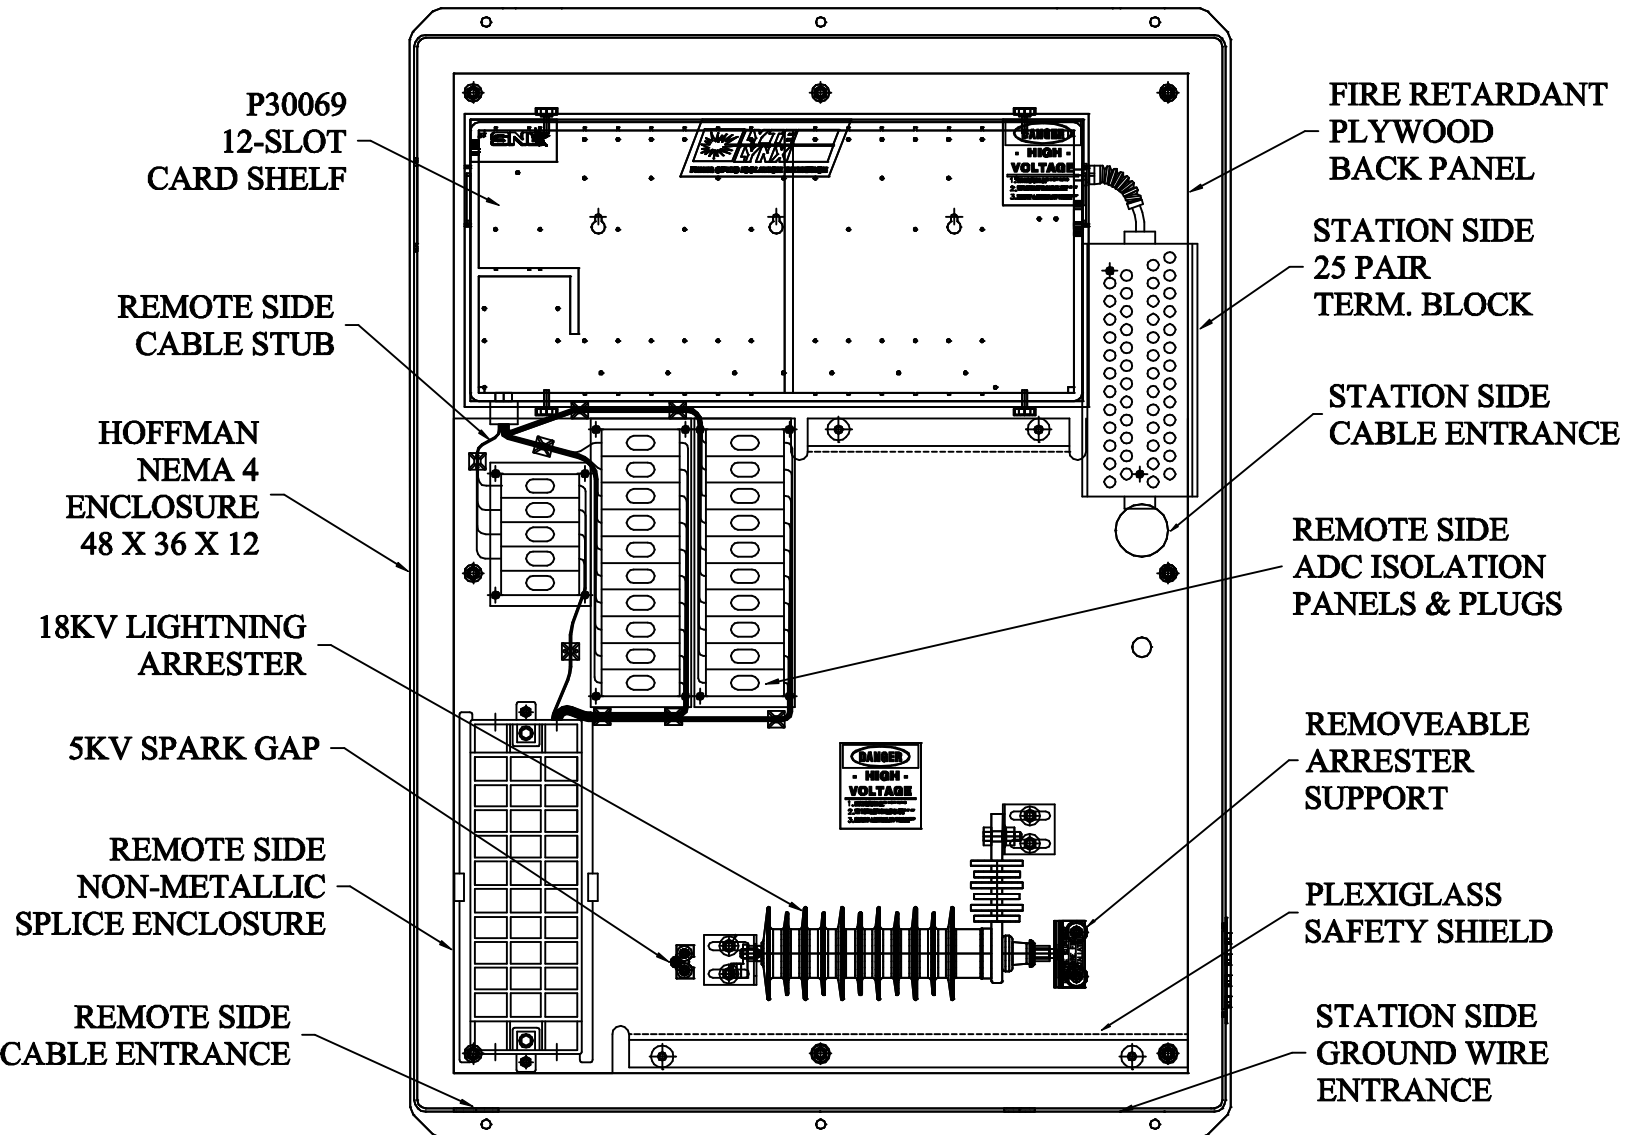

P31228

FIRE RETARDANT
PLYWOOD
BACK PANEL

STATION SIDE
25 PAIR
TERM. BLOCK

STATION SIDE
CABLE ENTRANCE

REMOTE SIDE
ADC ISOLATION
PANELS & PLUGS

REMOVEABLE
ARRESTER
SUPPORT

PLEXIGLASS
SAFETY SHIELD

STATION SIDE
GROUND WIRE
ENTRANCE

P30069
12-SLOT
CARD SHELF

REMOTE SIDE
CABLE STUB

HOFFMAN
NEMA 4
ENCLOSURE
48 X 36 X 12

18KV LIGHTNING
ARRESTER

5KV SPARK GAP

REMOTE SIDE
NON-METALLIC
SPLICE ENCLOSURE

REMOTE SIDE
CABLE ENTRANCE