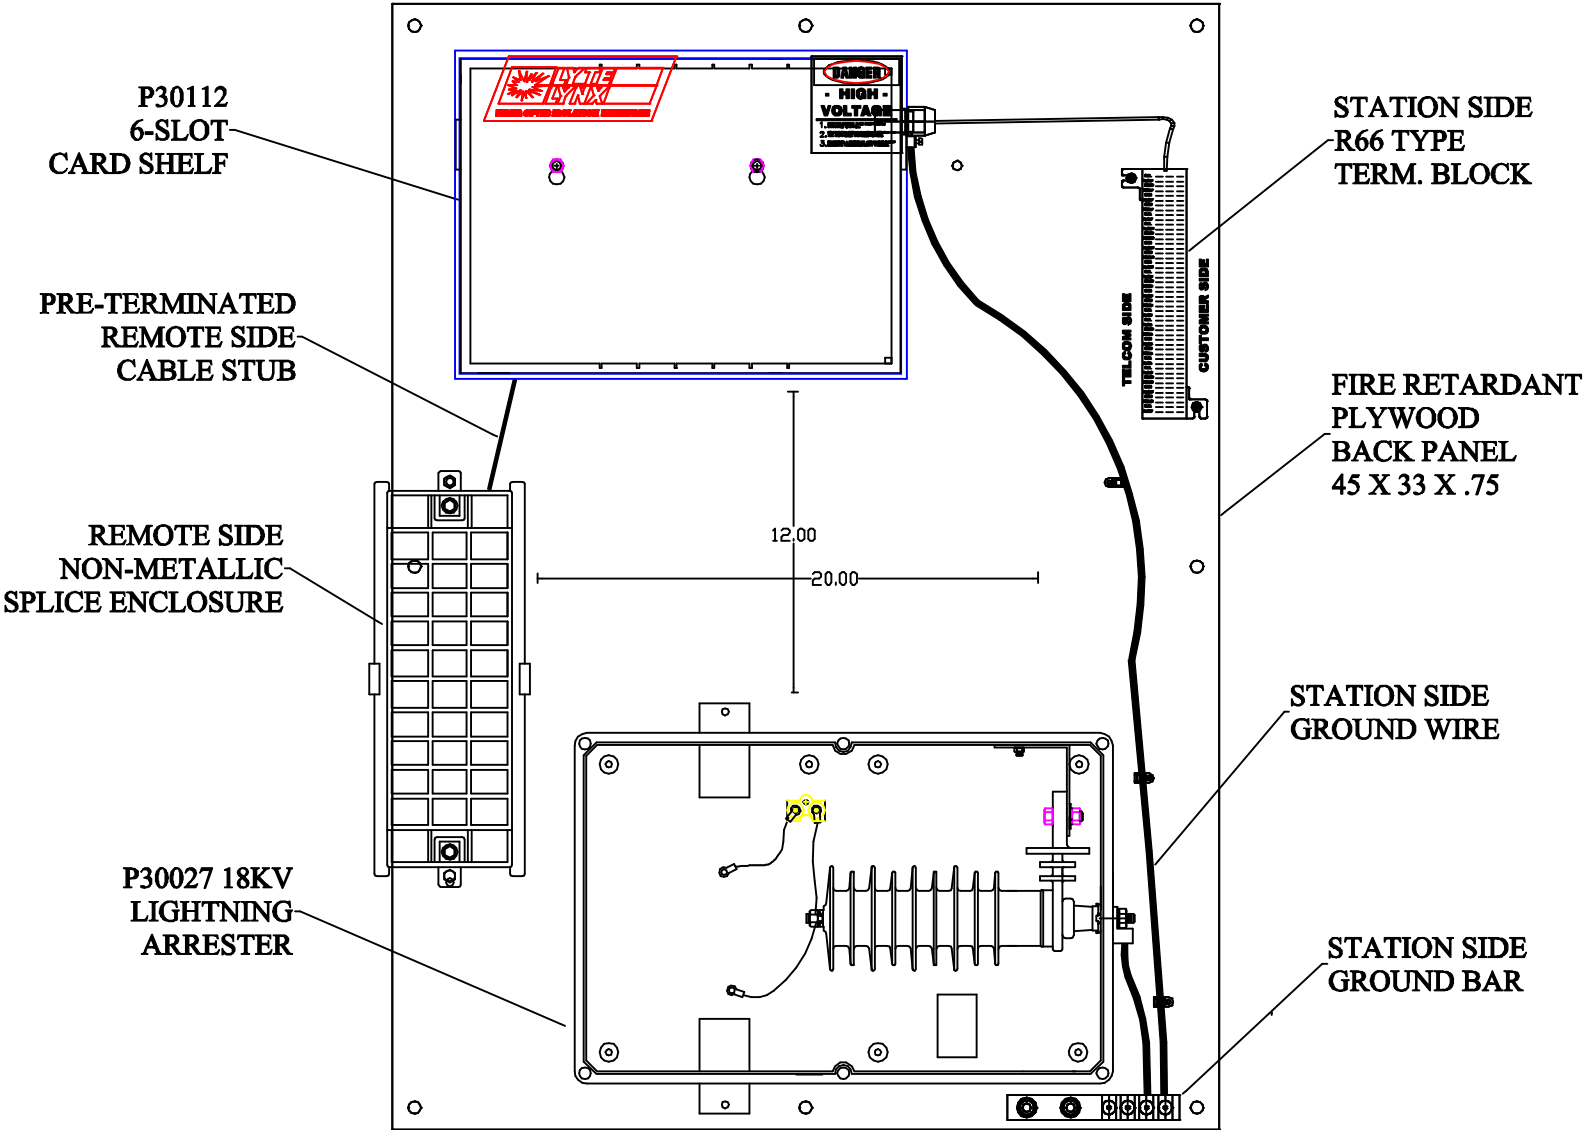

P31400

P30112
6-SLOT
CARD SHELF

PRE-TERMINATED
REMOTE SIDE
CABLE STUB

REMOTE SIDE
NON-METALLIC
SPLICE ENCLOSURE

P30027 18KV
LIGHTNING
ARRESTER

STATION SIDE
R66 TYPE
TERM. BLOCK

FIRE RETARDANT
PLYWOOD
BACK PANEL
45 X 33 X .75

STATION SIDE
GROUND WIRE

STATION SIDE
GROUND BAR

12.00

20.00